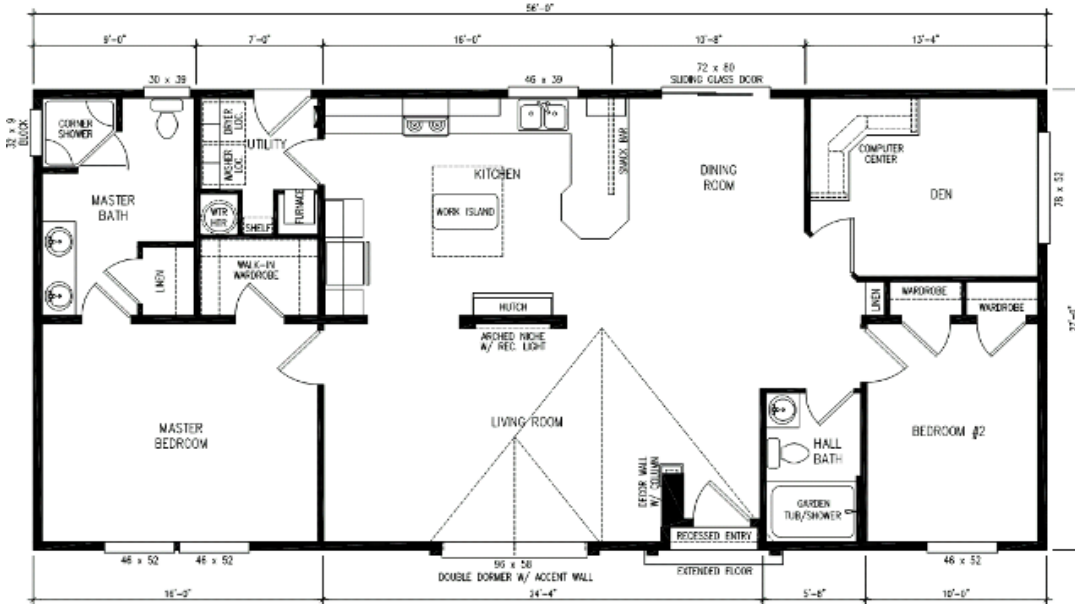

DETRAY'S CUSTOM HOUSING LLC

presents the

Northwest Rambler

INCLUDED FEATURES

- Std. Set Up & Delivery (100 miles)
- Architectural Shingles / 4:12 Roof
- Fiber Cement Siding
- Craftsman Dlb Dormer w/Shake
- 46x46 Skylight
- 2x6 Exterior Walls
- 30# Roof Load
- Foundation Ready
- Oil Rubbed Bronzed Interior Pkg
- Knotty Alder Cabinets
- White 6 Panel Doors
- Den with Built In Computer Desk
- Island with Granite Top
- Upgrade Whirlpool Appliances
- 1512 Sq. Ft.

ASK ABOUT OTHER CHOICES

- Increase Roof Loads (45lb, 60lb, 90lb, 120lb 150lb)
- Choice of Siding and Roof Materials
- Oak, Mahogany or Alderwood Cabinetry
- Stretch this floor plan
- Flooring / Choice of Carpet/Lino/ Wood
- Deluxe Bath is Available